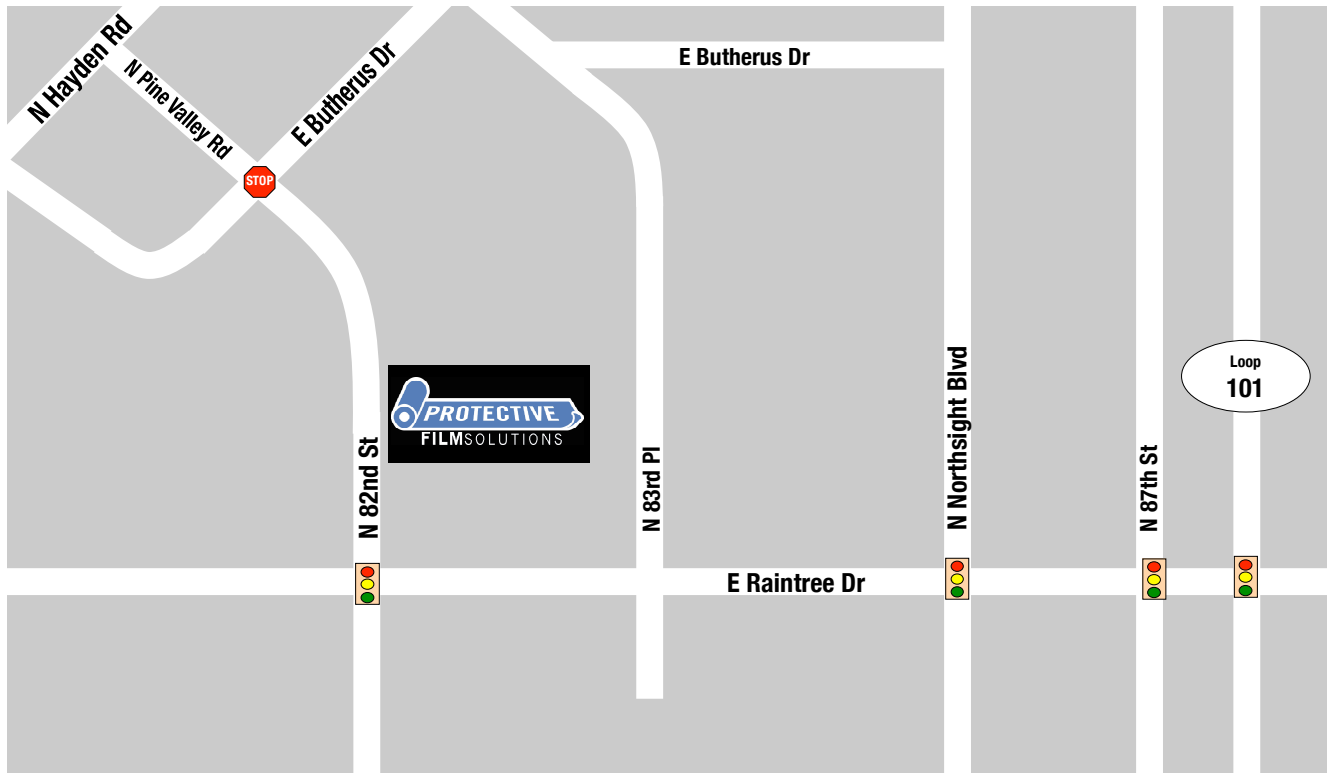

Protective Film Solutions is located at the northeast corner of N. 82nd Street and E. Raintree Road (in back of the Van Horssen Group and Hot Stix building). It's the second driveway north of this intersection.

14825 North 82nd St., Suite A, Scottsdale, AZ 85260
602.694.6979

(Map not to scale)